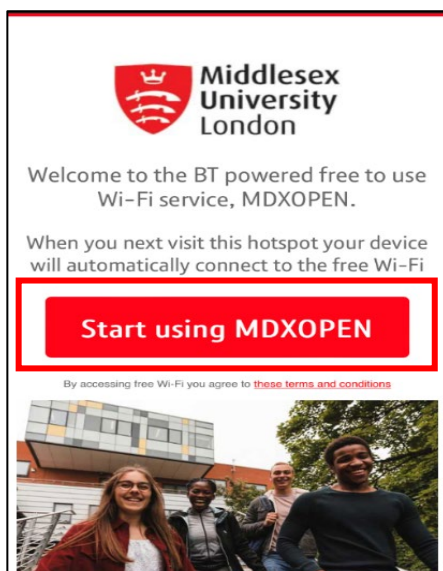

Connecting to MDX Wi-Fi on Android

1. Go into your device settings and select **Network & internet** and ensure your Wi-Fi is turned on.

2. Your device will detect all nearby networks.
Select **MDXOPEN**, this will initiate the connection between the device and the network.