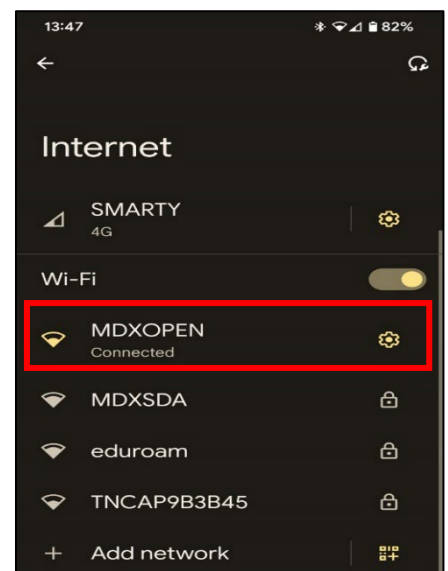

Connecting to MDX Wi-Fi on Android

1. Go into your device settings and select **Network & internet** and ensure your Wi-Fi is turned on.

2. Your device will detect all nearby networks.
Select **MDXOPEN**, this will initiate the connection between the device and the network.

3. After a successful connection between your device and the network, you will be directed to the
4. After a few seconds, your device should connect to the internet.

The **Wi-Fi icon** will be visible on the **top right corner** on your phone. Alternatively, you can also check by clicking on **Wi-Fi settings**, MDXOPEN will show "**Connected**", confirming a successful connection.