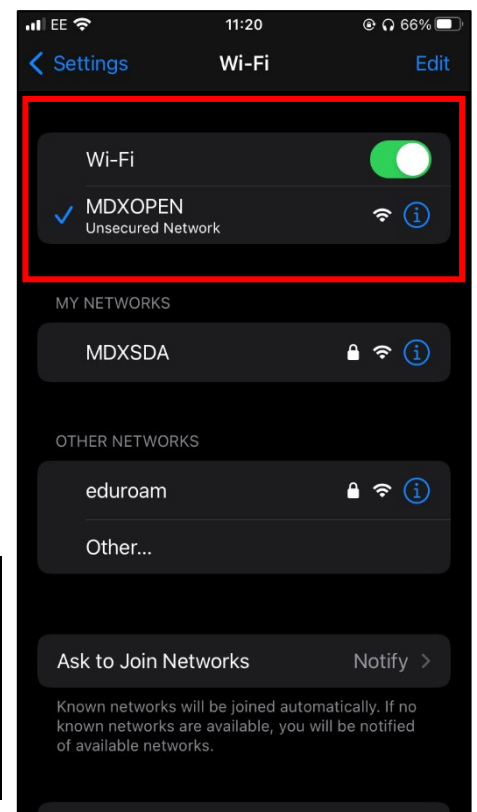

3. Once connection has been established, you will be shown a Cookies option before you can proceed to connecting to **MDXOPEN**, Read the information and press **"OK"**

Once accepted, you will be directed to a webpage to enable the internet connection to access MDXOPEN. Select **"Start using MDXOPEN"**

4. The **Wi-Fi** icon will be visible on the **top left corner** on your phone. You can also check the **Wi-Fi settings**, MDXOPEN will show a **blue tick** confirming a successful connection.