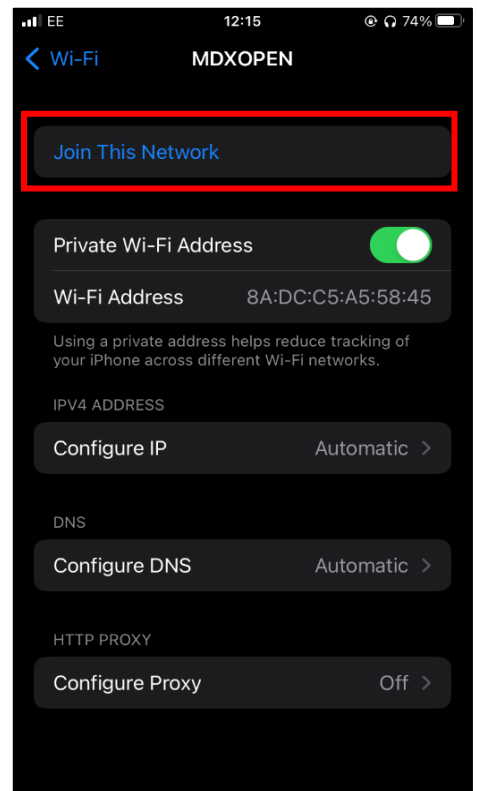

3. After a successful connection between your device and the network, you will be directed to the
4. After a few seconds, your device should connect to the internet.

The **Wi-Fi icon** will be visible on the **top right corner** on your phone. Alternatively, you can also check by clicking on **Wi-Fi settings**, MDXOPEN will show "**Connected**", confirming a successful connection.

Connecting to MDX Wi-Fi on iPhone

1. Go into your phone settings and select **Wi-Fi**. Ensure Wi-Fi option is switched on. Tap on **MDXOPEN**.

2. Select **"Join This Network"**

This will begin the connection process between your phone and the network which will take a few seconds.