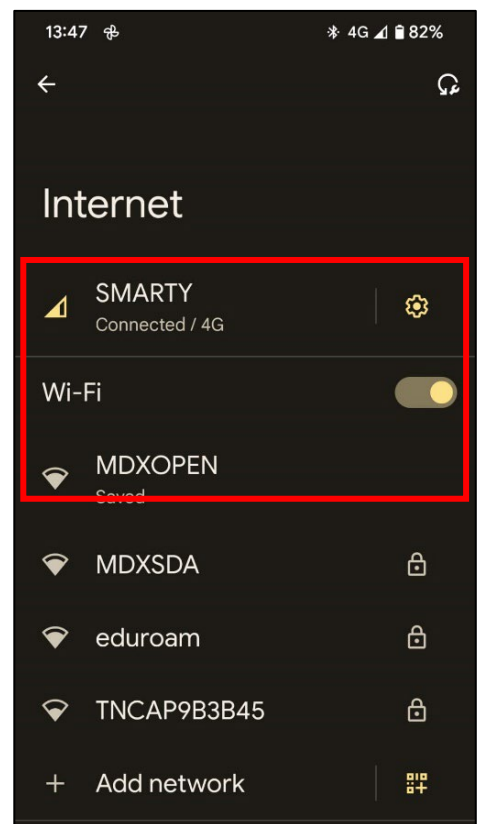

MDXOPEN Wi-Fi Connection Guide

This guide will show you how to connect to MDXOPEN wireless network on various devices including Windows and Mac.

Please Note: Instructions may differ slightly depending on your device type and firmware.

Connecting to MDX Wi-Fi on Android

1. Go into your device settings and select **Network & internet** and ensure your Wi-Fi is turned on.

2. Your device will detect all nearby networks.
Select **MDXOPEN**, this will initiate the connection between the device and the network.

3. After a successful connection between your device and the network, you will be directed to the
4. After a few seconds, your device should connect to the internet.

The **Wi-Fi icon** will be visible on the **top right corner** on your phone. Alternatively, you can also check by clicking on **Wi-Fi settings**, MDXOPEN will show "**Connected**", confirming a successful connection.