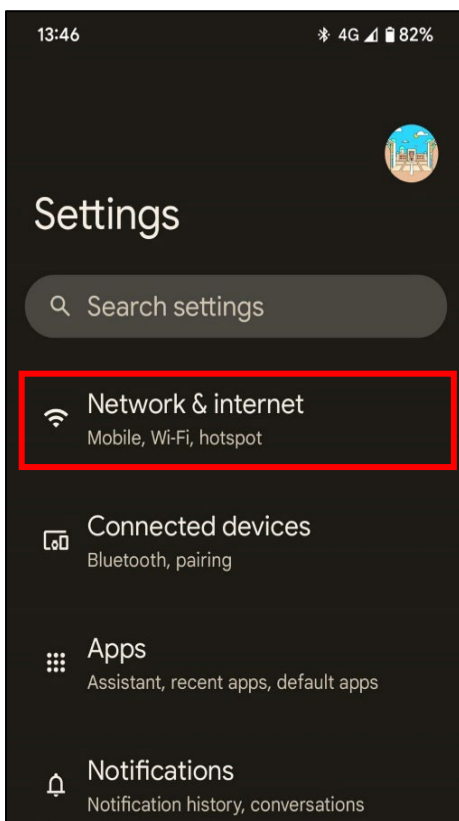

MDXOPEN Wi-Fi Connection Guide

This guide will show you how to connect to MDXOPEN wireless network on various devices including Windows and Mac.

Please Note: Instructions may differ slightly depending on your device type and firmware.

Connecting to MDX Wi-Fi on Android