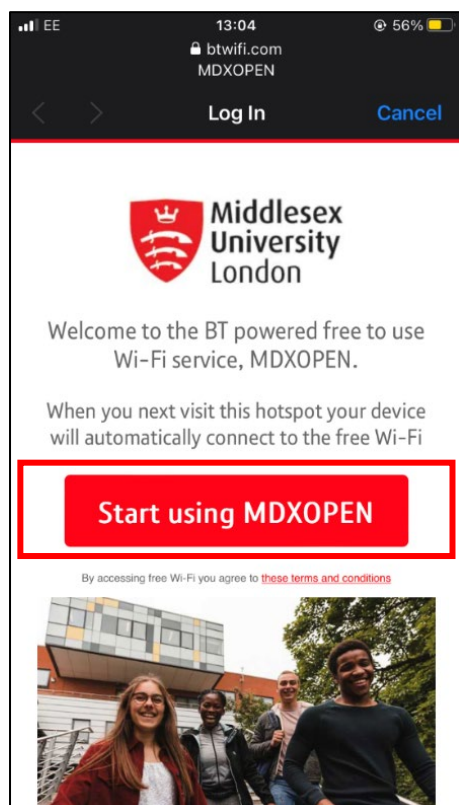

3. Once connection has been established, you will be shown a Cookies option before you can proceed to connecting to **MDXOPEN**, Read the information and press **"OK"**

Once accepted, you will be directed to a webpage to enable the internet connection to access MDXOPEN. Select **"Start using MDXOPEN"**

4. The **Wi-Fi** icon will be visible on the **top left corner** on your phone. You can also check the **Wi-Fi settings**, MDXOPEN will show a **blue tick** confirming a successful connection.