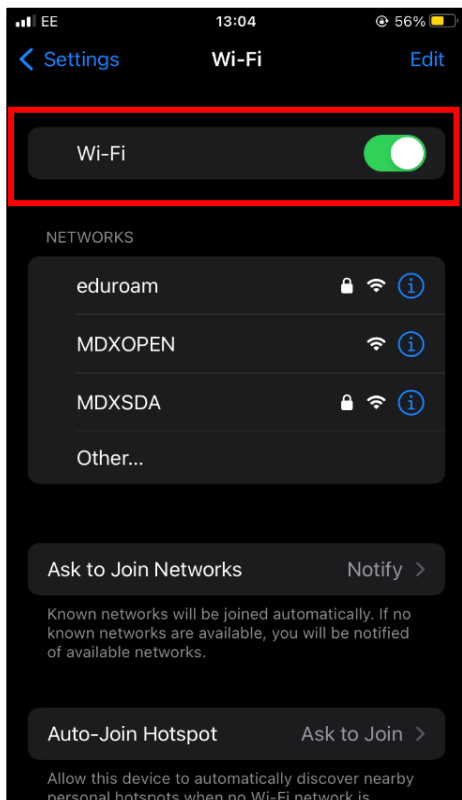

Connecting to MDX Wi-Fi on iPhone

1. Go into your phone settings and select **Wi-Fi**. Ensure Wi-Fi option is switched on. Tap on **MDXOPEN**.

2. Select **"Join This Network"**

This will begin the connection process between your phone and the network which will take a few seconds.